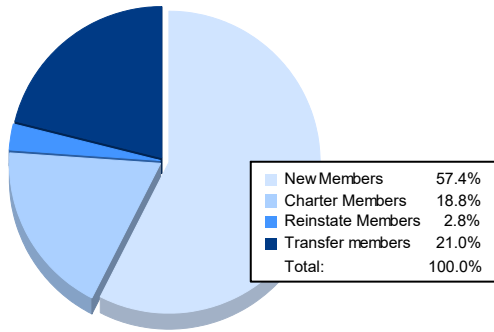

Year	New Clubs	Dropped Clubs	Gain/ Loss Clubs	New Members	Charter Members	Reinstate Members	Transfer Members	Total Member Added	Total Members Dropped	Gain/ Loss Members
2016-2017	1	1	0	203	21	8	16	248	252	-4
2017-2018	0	0	0	178	0	3	33	214	299	-85
2018-2019	0	2	-2	175	0	6	33	214	280	-66
2019-2020	1	0	1	176	27	8	14	225	221	4
2020-2021	1	2	-1	101	33	5	37	176	237	-61
<b>Average</b>	<b>1</b>	<b>1</b>	<b>0</b>	<b>167</b>	<b>16</b>	<b>6</b>	<b>27</b>	<b>215</b>	<b>258</b>	<b>-42</b>

### Membership Composition June 2021 Cumulative

### Gender Composition June 2021 Cumulative